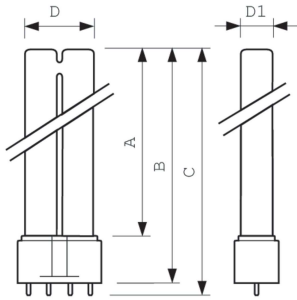

Product data

General Information		Voltage (Nom)	
Cap-Base	2G11 [2G11]	106 V	
Useful Life (Nom)	9,000 hour(s)	Mechanical and Housing	
Light Technical		Bulb Shape	2xT16
Color Code	TUV	Approval and Application	
Color Designation	- [Not Specified]	Mercury (Hg) Content (Nom)	4.4 mg
Depreciation at Useful Lifetime	20 %	UV	
Operating and Electrical		UV-C Radiation at 100 hr	12.2 W
Power Consumption	36 W	Product Data	
Lamp Current (Nom)	0.435 A	Order product name	TUV PL-L 36W/4P 1CT/25
Voltage (Nom)	106 V	Full product name	TUV PL-L 36W/4P 1CT/25

TUV PL-L

Full product code	871150062878740
Order code	927903404007
Material Nr. (12NC)	927903404007
Numerator - Quantity Per Pack	1
EAN/UPC - Product/Case	8711500628787

Numerator - Packs per outer box	25
EAN/UPC - Case	8711500628794

Dimensional drawing

Product	D1 (max)	D (max)	A (max)	B (max)	C (max)
TUV PL-L 36W/4P 1CT/25	18 mm	38 mm	385 mm	410 mm	415 mm

Photometric data

Spectral Power Distribution Colour - TUV PL-L 36W/4P 1CT/25