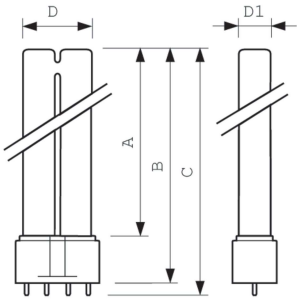

Voltage (Nom)	87 V
Mechanical and Housing	
Bulb Shape	2xT16
Approval and Application	
Mercury (Hg) Content (Nom)	4.4 mg
UV	
UV-C Radiation at 100 hr	7.6 W
Product Data	
Order product name	TUV PL-L 24W/4P UNP/50
Full product name	TUV PL-L 24W/4P UNP/50

TUV PL-L

Full product code	871150061294665
Order code	927903204016
Material Nr. (12NC)	927903204016
Numerator - Quantity Per Pack	1
EAN/UPC - Product/Case	8711500612946

Numerator - Packs per outer box	50
EAN/UPC - Case	8711500612953

Dimensional drawing

Product	D1 (max)	D (max)	A (max)	B (max)	C (max)
TUV PL-L 24W/4P UNP/50	18 mm	39 mm	290 mm	315 mm	320 mm

Photometric data

Spectral Power Distribution Colour - TUV PL-L 24W/4P UNP/50