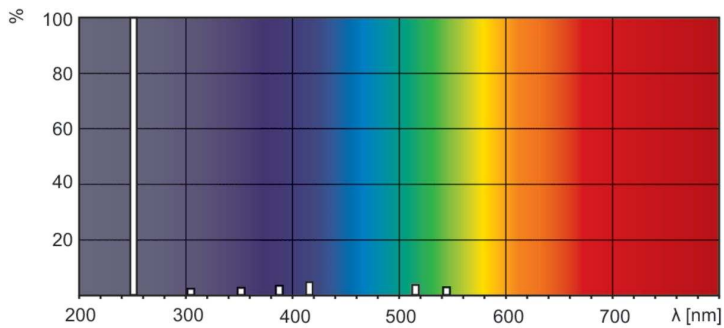

Product data

| General Information | | Mechanical and Housing | |
|---------------------------------|-------------------|----------------------------|----------------------|
| Cap-Base | G5 [G5] | Bulb Shape | T16 [T 16mm] |
| Useful Life (Nom) | 9,000 hour(s) | | |
| Light Technical | | Approval and Application | |
| Color Code | TUV | Mercury (Hg) Content (Nom) | 4.4 mg |
| Color Designation | - [Not Specified] | | |
| Depreciation at Useful Lifetime | 15 % | UV | |
| | | UV-C Radiation at 100 hr | 2.6 W |
| Operating and Electrical | | Product Data | |
| Power Consumption | 11.5 W | Order product name | TUV 11W FAM/10X25BOX |
| Lamp Current (Nom) | 0.4 A | Full product name | TUV 11W FAM/10X25BOX |
| Voltage (Nom) | 34 V | Full product code | 871150055965427 |
| Voltage (Nom) | 34 V | Order code | 928002204013 |
| | | Material Nr. (12NC) | 928002204013 |

Dimensional drawing

| Product | D | C |
|----------------------|-------|----------|
| TUV 11W FAM/10X25BOX | 16 mm | 226.3 mm |

Photometric data

Spectral Power Distribution Colour - TUV 11W FAM/10X25BOX