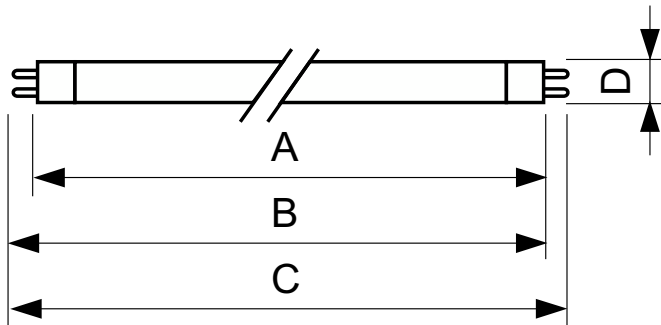

Product data

| General Information | | Mechanical and Housing | |
|---------------------------------|-------------------|----------------------------|----------------------|
| Cap-Base | G5 [G5] | Bulb Shape | T16 [T 16mm] |
| Useful Life (Nom) | 9,000 hour(s) | | |
| Light Technical | | Approval and Application | |
| Color Code | TUV | Mercury (Hg) Content (Nom) | 4.4 mg |
| Color Designation | - [Not Specified] | | |
| Depreciation at Useful Lifetime | 15 % | UV | |
| | | UV-C Radiation at 100 hr | 2.6 W |
| Operating and Electrical | | Product Data | |
| Power Consumption | 11.5 W | Order product name | TUV 11W FAM/10X25BOX |
| Lamp Current (Nom) | 0.4 A | Full product name | TUV 11W FAM/10X25BOX |
| Voltage (Nom) | 34 V | Full product code | 871150055965427 |
| Voltage (Nom) | 34 V | Order code | 928002204013 |
| | | Material Nr. (12NC) | 928002204013 |

Dimensional drawing

| Product | D | C |
|----------------------|-------|----------|
| TUV 11W FAM/10X25BOX | 16 mm | 226.3 mm |

Photometric data

Spectral Power Distribution Colour - TUV 11W FAM/10X25BOX